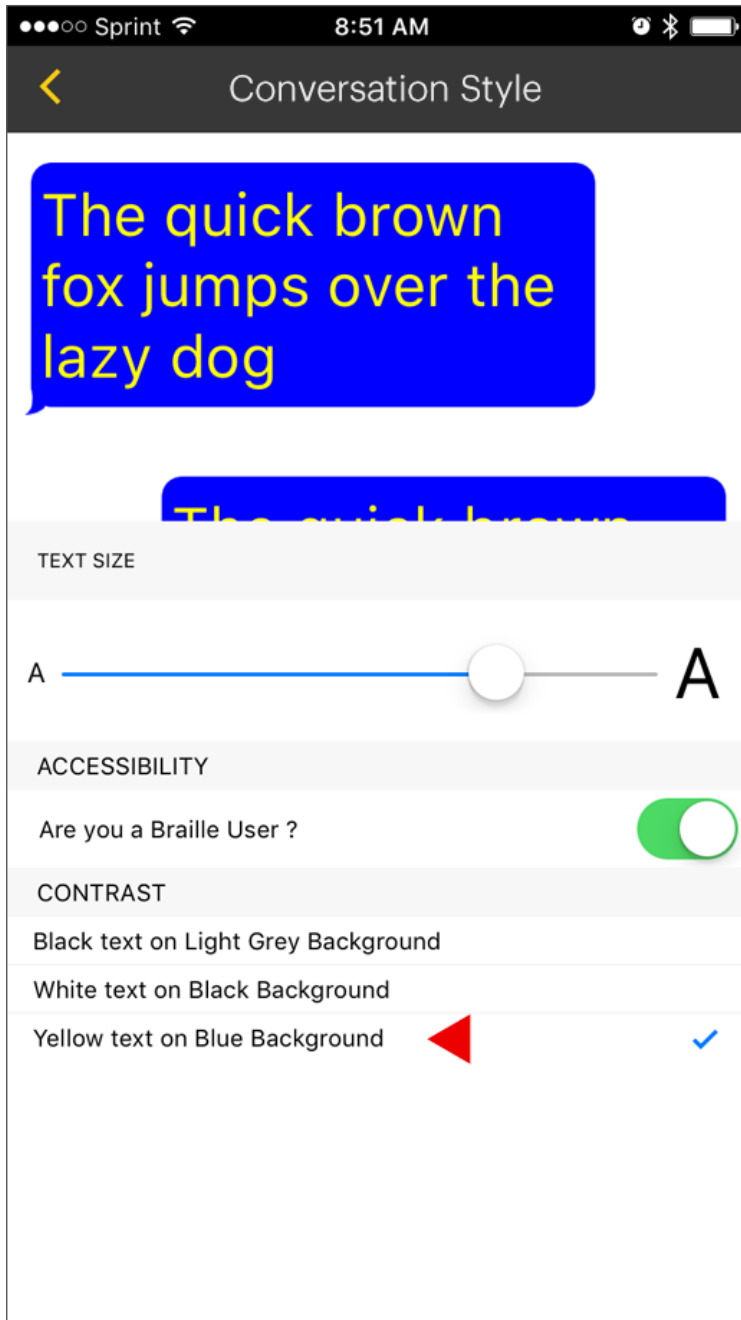

## Sprint IP Relay Mobile App: How to Change Text Size and Color

1. On the Sprint IP Relay Mobile App Call Screen, tap a MENU icon on the upper left.

2. On the Menu page, tap SETTINGS.

3. On the Settings page, tap CONVERSATION STYLE.

4. To adjust text size, drag a slider to the right to increase text size.

5. On the ACCESSIBILITY area, tap to turn on if you are using Braille.

6. On the CONTRAST area, tap one of three options as followed
- Black text on light grey background
  - White text on black background
  - Yellow text on blue background.

7. When the selections are complete, tap the back arrow to go back to the SETTINGS.

- An “UPDATED SUCCESSFULLY” message appears. Tap the back arrow once again to go back to the main Call Screen.

9. You are all set with the CONVERSATION STYLE selection.