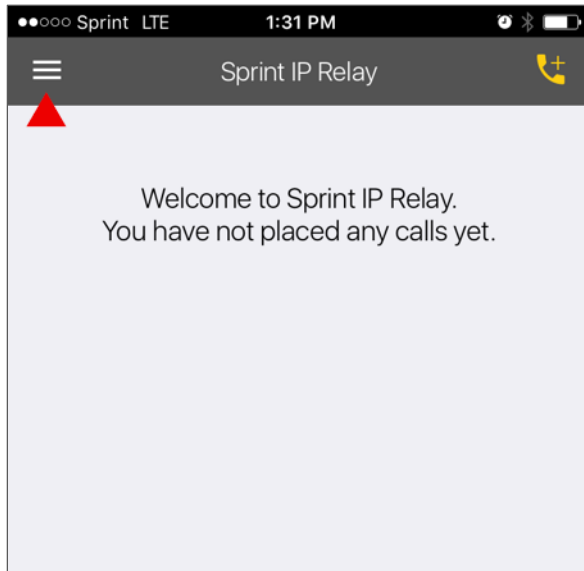

## Sprint IP Relay Mobile App: How to Change Text Size and Color

1. On the Sprint IP Relay Mobile App Call Screen, tap a MENU icon on the upper left.

2. On the Menu page, tap SETTINGS.

3. On the Settings page, tap CONVERSATION STYLE.

4. To adjust text size, drag a slider to the right to increase text size.

5. On the ACCESSIBILITY area, tap to turn on if you are using Braille.

6. On the CONTRAST area, tap one of three options as followed
- Black text on light grey background
  - White text on black background
  - Yellow text on blue background.