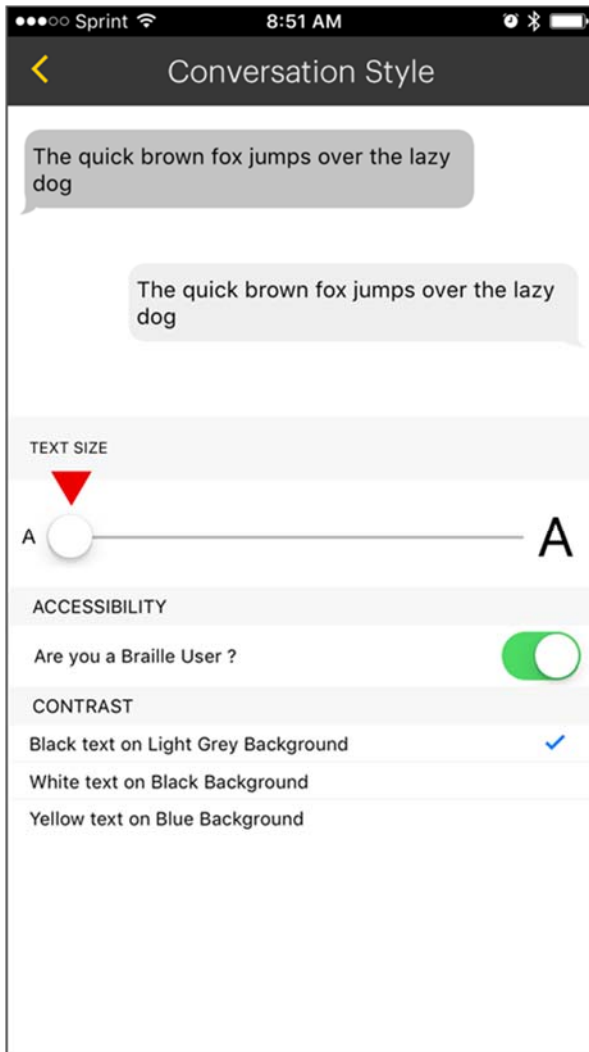

## Sprint IP Relay Mobile App: How to Change Text Size and Color

1. On the Sprint IP Relay Mobile App Call Screen, tap a MENU icon on the upper left.

2. On the Menu page, tap SETTINGS.

3. On the Settings page, tap CONVERSATION STYLE.

4. To adjust text size, drag a slider to the right to increase text size.

5. On the ACCESSIBILITY area, tap to turn on if you are using Braille.

6. On the CONTRAST area, tap one of three options as followed
- Black text on light grey background
  - White text on black background
  - Yellow text on blue background.

7. When the selections are complete, tap the back arrow to go back to the SETTINGS.

- An “UPDATED SUCCESSFULLY” message appears. Tap the back arrow once again to go back to the main Call Screen.

9. You are all set with the CONVERSATION STYLE selection.