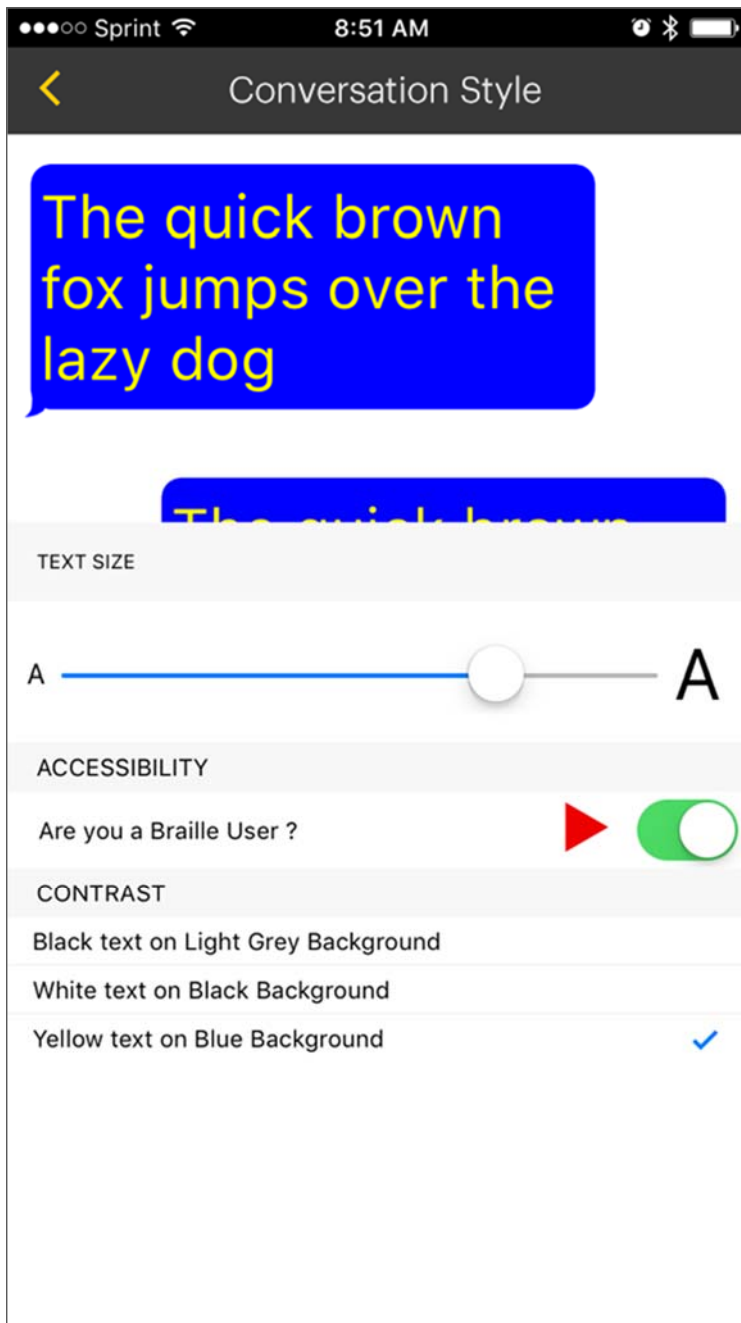

## Sprint IP Relay Mobile App: How to Change Text Size and Color

1. On the Sprint IP Relay Mobile App Call Screen, tap a MENU icon on the upper left.

2. On the Menu page, tap SETTINGS.

3. On the Settings page, tap CONVERSATION STYLE.

4. To adjust text size, drag a slider to the right to increase text size.

5. On the ACCESSIBILITY area, tap to turn on if you are using Braille.

6. On the CONTRAST area, tap one of three options as followed
- Black text on light grey background
  - White text on black background
  - Yellow text on blue background.

7. When the selections are complete, tap the back arrow to go back to the SETTINGS.

- An “UPDATED SUCCESSFULLY” message appears. Tap the back arrow once again to go back to the main Call Screen.

9. You are all set with the CONVERSATION STYLE selection.