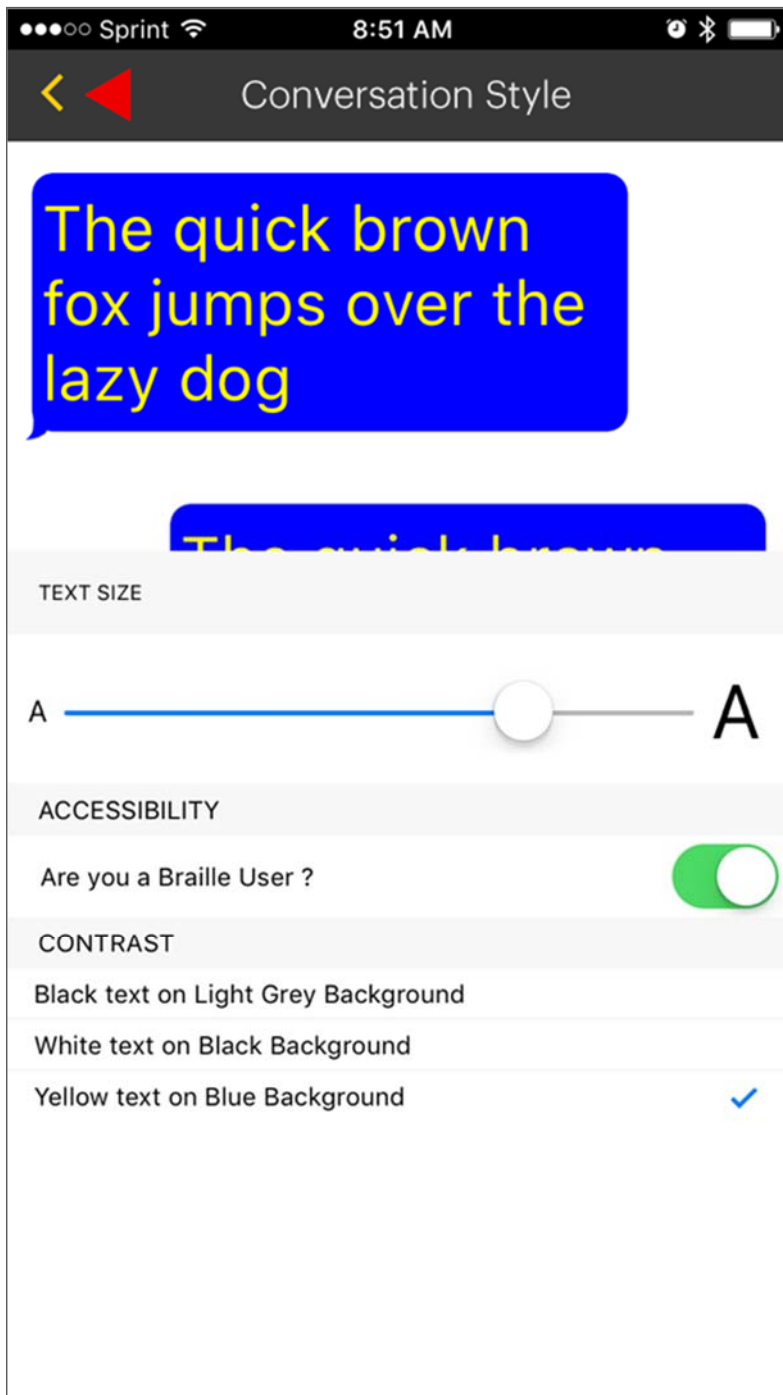

## Sprint IP Relay Mobile App: How to Change Text Size and Color

1. On the Sprint IP Relay Mobile App Call Screen, tap a MENU icon on the upper left.

2. On the Menu page, tap SETTINGS.

3. On the Settings page, tap CONVERSATION STYLE.

4. To adjust text size, drag a slider to the right to increase text size.

5. On the ACCESSIBILITY area, tap to turn on if you are using Braille.

6. On the CONTRAST area, tap one of three options as followed
- Black text on light grey background
  - White text on black background
  - Yellow text on blue background.

7. When the selections are complete, tap the back arrow to go back to the SETTINGS.

- An “UPDATED SUCCESSFULLY” message appears. Tap the back arrow once again to go back to the main Call Screen.

9. You are all set with the CONVERSATION STYLE selection.