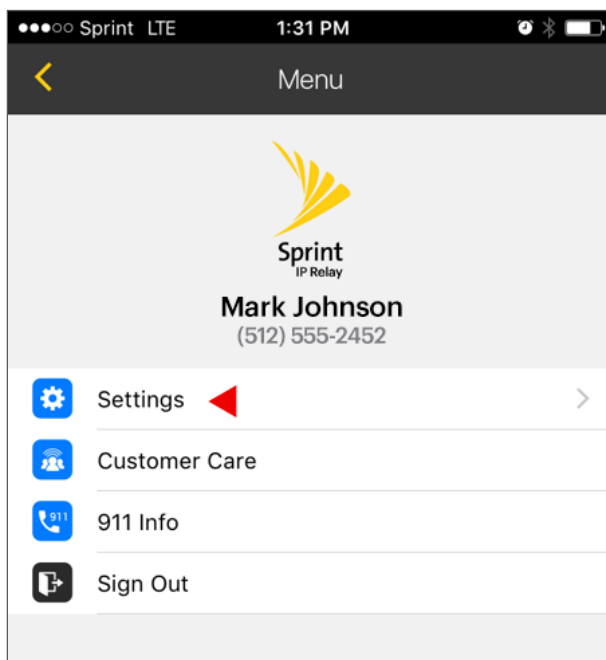

## Sprint IP Relay Mobile App: How to Change Text Size and Color

1. On the Sprint IP Relay Mobile App Call Screen, tap a MENU icon on the upper left.

2. On the Menu page, tap SETTINGS.

3. On the Settings page, tap CONVERSATION STYLE.

4. To adjust text size, drag a slider to the right to increase text size.

5. On the ACCESSIBILITY area, tap to turn on if you are using Braille.

6. On the CONTRAST area, tap one of three options as followed
- Black text on light grey background
  - White text on black background
  - Yellow text on blue background.

7. When the selections are complete, tap the back arrow to go back to the SETTINGS.

- An “UPDATED SUCCESSFULLY” message appears. Tap the back arrow once again to go back to the main Call Screen.

9. You are all set with the CONVERSATION STYLE selection.