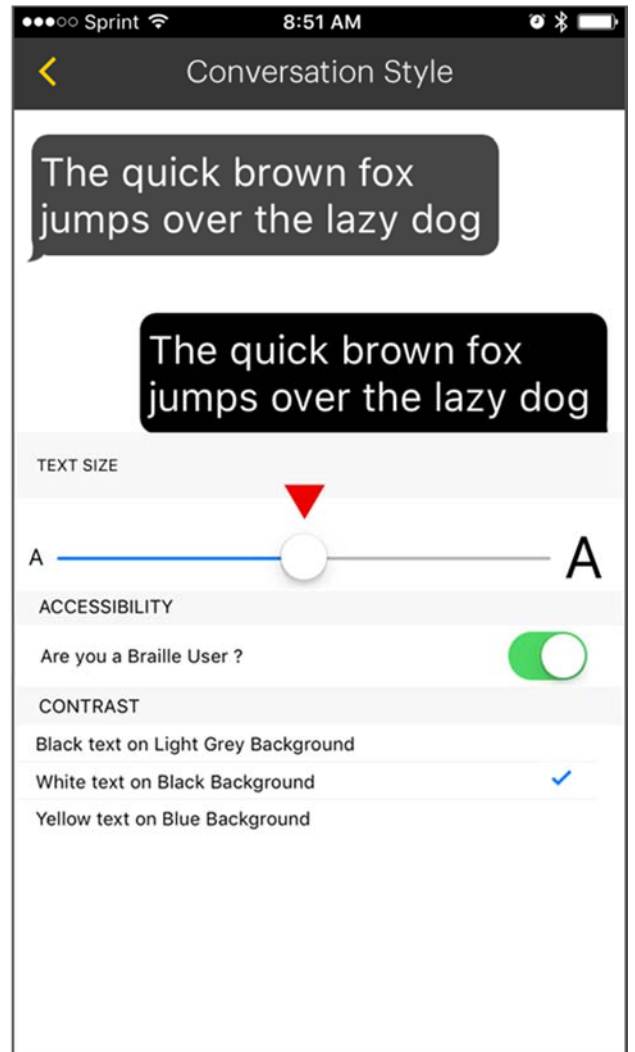

## Sprint IP Relay Mobile App: How to Change Text Size and Color

1. On the Sprint IP Relay Mobile App Call Screen, tap a MENU icon on the upper left.

2. On the Menu page, tap SETTINGS.

3. On the Settings page, tap CONVERSATION STYLE.

4. To adjust text size, drag a slider to the right to increase text size.

5. On the ACCESSIBILITY area, tap to turn on if you are using Braille.

6. On the CONTRAST area, tap one of three options as followed
- Black text on light grey background
  - White text on black background
  - Yellow text on blue background.

7. When the selections are complete, tap the back arrow to go back to the SETTINGS.

- An “UPDATED SUCCESSFULLY” message appears. Tap the back arrow once again to go back to the main Call Screen.

9. You are all set with the CONVERSATION STYLE selection.